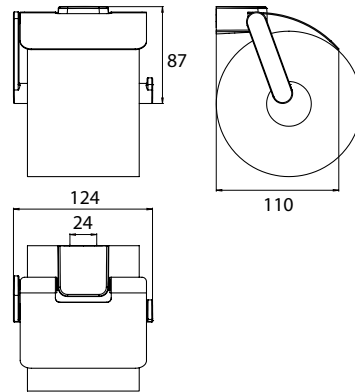

Paper holder with cover chrome

Art.No.0200 001 02