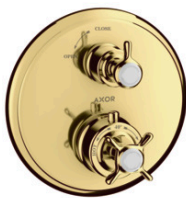

AXOR Montreux
Thermostat for concealed installation with cross handle and shut-off valve
Surfaces: **Polished Gold Optic** Article Number: **16800990**

Description

product features

- 1 function
- flow rate at 3 bar: 26 l/min
- min. operating pressure: 1 bar
- max. operating pressure: 10 bar
- safety lock at 40° C
- connection type: basic set
- scope of supply: metal escutcheon, handle, sleeve, mixing unit

Product image

Scale drawing