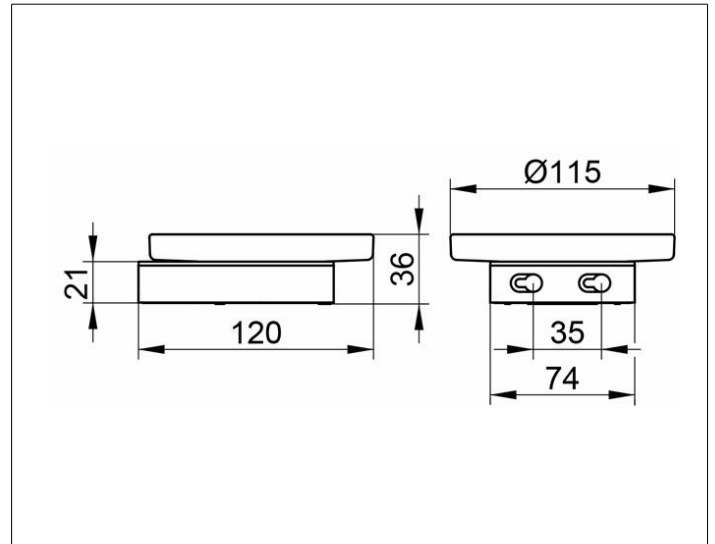

Smart.2

14755019000 Soap holder

**PRODUCT**

**DRAWING**

**PRODUCT ATTRIBUTES**

with detachable crystal soap dish

**SURFACE**

chrome-plated