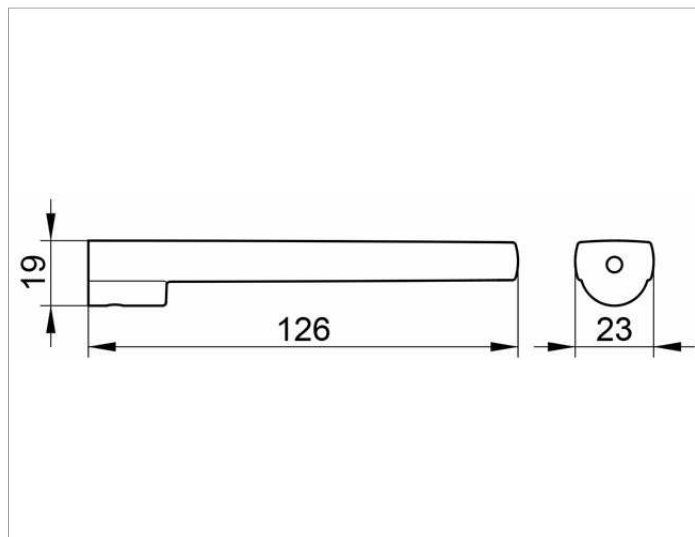

Collection Moll

12763010000 Держатель запасного рулона

ИЗДЕЛИЕ

поверхность

хром

ЧЕРТЕЖ

спецификации

KEUCO COLLECTION MOLL spare paper holder 12763010000
Chrome-plated spare paper holder in an esthetic design, holder with slightly rounded edges, easy to clean, wall mounted
Projection: 4-15/16"
The spare paper holder is fitted with 1 hidden fixing point incl. corrosion-free mounting material