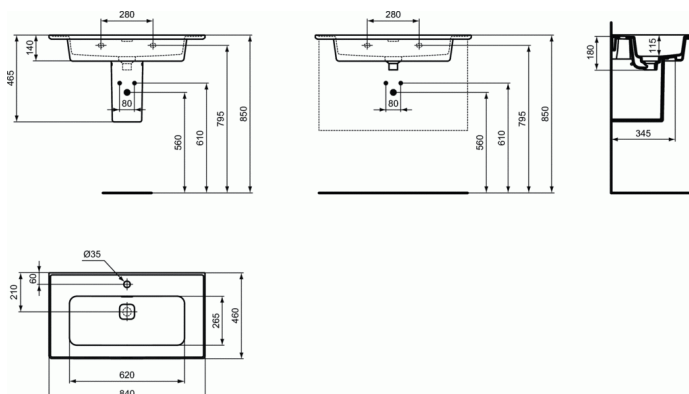

STRADA II

Vanity basin 84 cm

Vanity basin 84 cm

Tap hole punched, with overflow (slotted shape)

Including waste white cover T854601

In carton box

For assembly with furniture, semi-pedestal T299601 or alone with siphon

Optional installation with: Click-clack waste with metal cover (T3629AA)

Recommended equipment:

- Fixation set M10 x 140 mm (WW965340)
- Design siphon G1 1/4 (in case of installation without semi-pedestal and without base cabinet) (E0079AA)
- Siphon waste G1 1/4 - tubular type (A2305AA)
- Stop angle valve (water connection G1/2, connection with mixer 10 mm/ G3/8) - 1pc (B7883AA)
- Escutcheon for siphon G1 1/4 (in case installation with mixer without pop-up waste) (B4801AA)
- Semi-pedestal (T299601)
- Design stop angle valve (water connection G1/2, connection with mixer 10 mm/ G3/8) - 1 pc (A3491AA)
- Click-clack waste with metal cover (T3629AA)