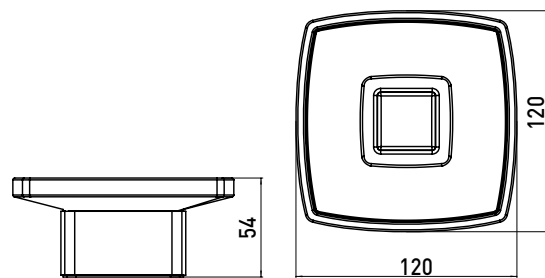

Soap holder emco-steel

Art.No.0530 016 01

Satin crystal, standing type