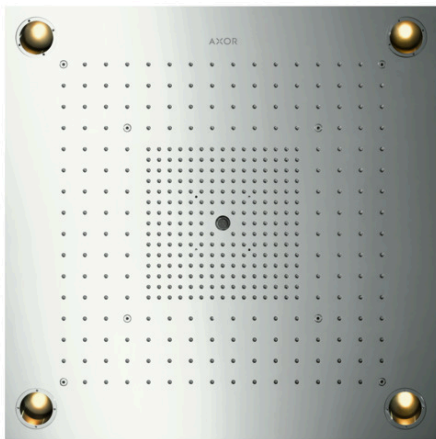

AXOR ShowerSolutions

ShowerHeaven 720/720 3jet with lighting

Surfaces: **Stainless Steel Optic** Article Number: **10627800**

Description

product features

- spray type: RainAir (rain spray enriched with air), normal spray, laminar spray
- shower head size: 720 x 720 mm
- maximum flow rate at 3 bar: 36.8 l/min
- flow rate RainAir spray (at 3 bar): 20.5 l/min
- flow rate normal spray (at 3 bar): 36.8 l/min
- flow rate laminar spray: 15.9 l/min
- the 3 spray zones must be controlled via 3 valves or a diverter valve with 3 outlets, can be activated individually or in combination
- spray zones: Bodyzone - outer overhead shower zone, Rainzone - inner overhead shower zone with AirPower function, laminar spray at Ø 17 mm
- spray disc surface: polished stainless steel
- frame: brushed stainless steel
- installation: ceiling
- with integrated lighting
- illuminant: LED
- power supply: 12 V
- transformer power supply for concealed installation 12 V, 18 W
- input voltage: 100 - 240 V AC / 50 / 60 Hz
- output voltage: 12 V - DC
- colour temperature: 2700 K
- energy efficiency label: C
- not suitable for continuous flow water heaters
- TÜV certified
- scope of supply: overhead shower, connection hoses, mounting material, assembly instruction

Technology

Certificates

AXOR ShowerSolutions
ShowerHeaven 720/720 3jet with lighting
Surfaces: **Stainless Steel Optic** Article Number: **10627800**

Product image

Scale drawing