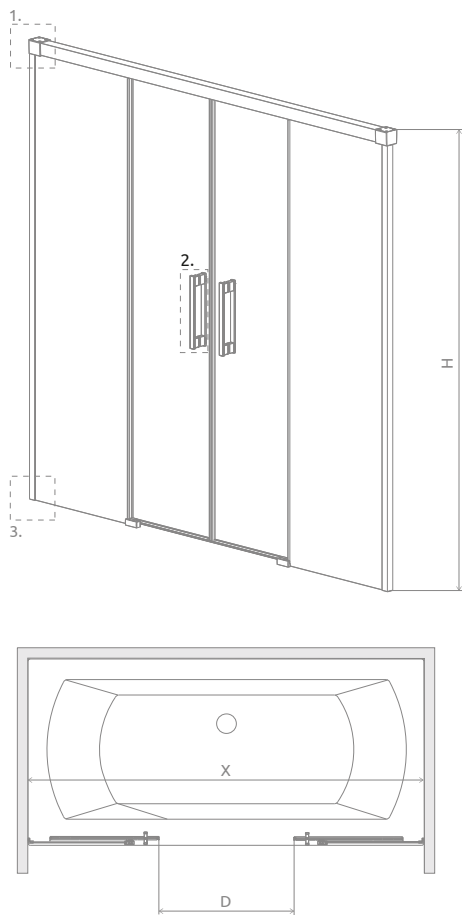

# Idea Black PN DWD

Model Модель	Width (X) Ширина (X)	Height (H) Высота (H)	TRANSPARENT GLASS ПРОЗРАЧНОЕ СТЕКЛО
			Art. No.   № арт.
PN DWD 140	1385-1415	1505	10004140-54-01
PN DWD 150	1485-1515	1505	10004150-54-01
PN DWD 160	1585-1615	1505	10004160-54-01
PN DWD 170	1685-1715	1505	10004170-54-01
PN DWD 180	1785-1815	1505	10004180-54-01

As standard bathtub screen is provided without a threshold strip.  
По стандарту без порога.

There is possibility of paid replacement of transparent magnetic gaskets for gaskets in black. You should clearly state it in the order.