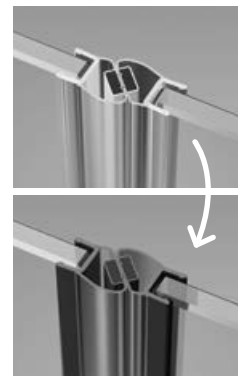

# Idea Black PN DWD

Model Модель	Width (X) Ширина (X)	Height (H) Высота (H)	TRANSPARENT GLASS ПРОЗРАЧНОЕ СТЕКЛО
			Art. No.   № арт.
PN DWD 140	1385-1415	1505	10004140-54-01
PN DWD 150	1485-1515	1505	10004150-54-01
PN DWD 160	1585-1615	1505	10004160-54-01
PN DWD 170	1685-1715	1505	10004170-54-01
PN DWD 180	1785-1815	1505	10004180-54-01

As standard bathtub screen is provided without a threshold strip.  
По стандарту без порога.

There is possibility of paid replacement of transparent magnetic gaskets for gaskets in black. You should clearly state it in the order.