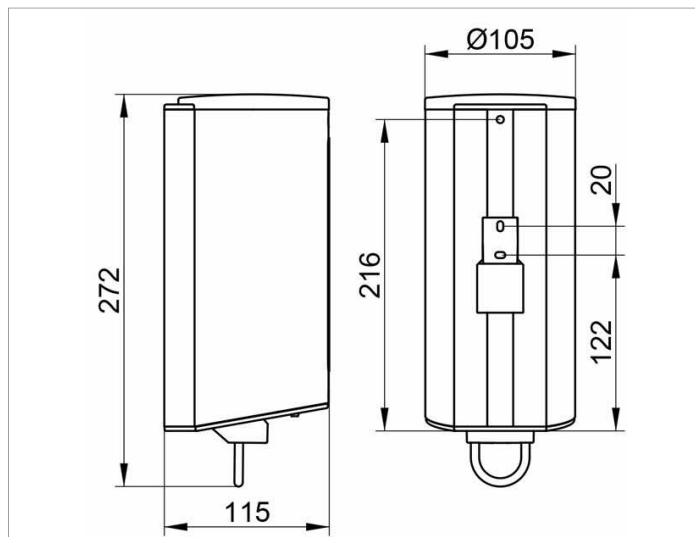

Plan  
14954010100 Дозатор

ИЗДЕЛИЕ

ЧЕРТЕЖ

ОПИСАНИЕ ИЗДЕЛИЯ

с пластиковым флаконом и насосиком  
объем: прибл. 1,1 л  
дозировочный объем: прибл. 0,5 мл/нажатие

поверхность

хром

спецификации

KEUCO PLAN lotion dispenser 14954010100, for wall installation (37.2 oz)

Chrome-plated lotion dispenser in a stylish yet functional design  
Wall mounted model complete with a removable synthetic insert  
For easy cleaning and filling,

Anti-theft device for installation in the public domain,

Capacity: 37.2 oz, for standard liquid soap,

Dosage: approx. 0.08 oz/stroke,

Base diameter: 4-1/8", height 10-11/16",

Projection: 4-1/2"

The lotion dispenser is fitted with 2 hidden fixing points  
incl. corrosion-free mounting material

Essential for installation in shower area: 1 x waterproof lid Art. no. 14954!