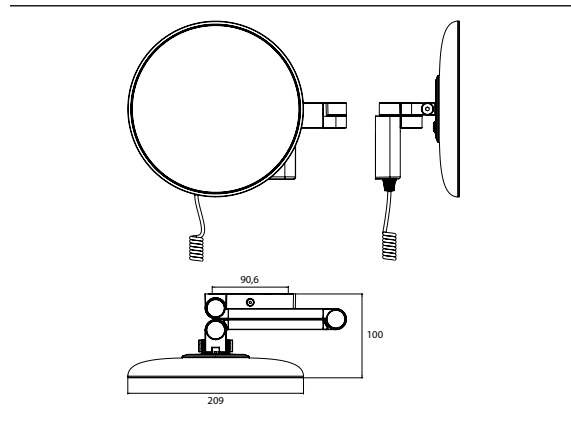

LED Shaving- and cosmetic mirror, round, wall mounted, two swivel arms with helix cable and switch
chrome, 5 magnifying glass

Art.No.1095 060 40

2 switches, brightness and luminous colour cold/warm (3.000 - 6.000 K) continuously dimmable.