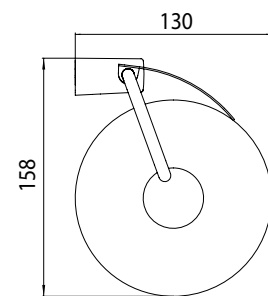

Paper holder with cover chrome

Art.No.0200 001 00