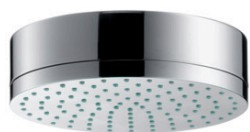

AXOR Citterio
Overhead shower 180 1jet
 Surfaces: **Chrome** Article Number: **28489000**

Description

product features

- spray type: RainAir (rain spray enriched with air)
- shower head size: 180 mm
- ball-joint: overhead shower angle adjustable
- maximum flow rate at 3 bar: 24 l/min
- flow rate RainAir spray (at 3 bar): 24 l/min
- material spray disc: metal
- installation: ceiling or wall
- scope of supply: overhead shower, assembly instruction

Technology

Product image

Scale drawing