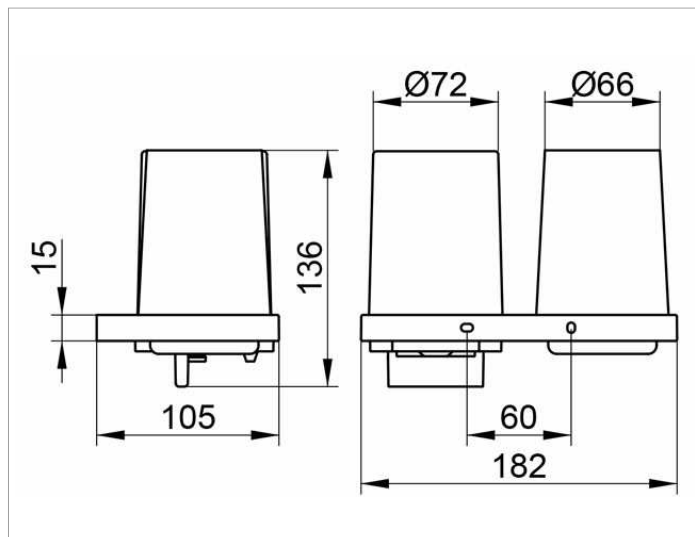

ЧЕРТЕЖ

ОПИСАНИЕ ИЗДЕЛИЯ

в комплекте из:

1 x хрустального стакана, прозрачного, ручная работа

1 x дозатора мыла с колбой из матового хрусталя

вместе с насосиком для жидкого мыла

Объем: около 180 мл

Дозировка: около 0,5 мл/нажатие

поверхность

хром

спецификации

KEUCO EDITION 11 11153019000 double holder for wall mounting, complete

chromed twin bracket consisting of:

1 x crystal glass tumbler and lotion dispenser 1x dash; complete with frosted crystal glass and

pump fluid into rectilinear geometric shape design and clear language, easy to clean

Height 5-3/8", width 7-3/16", 4-1/8"

delivery with corrosion resistant mounting hardware