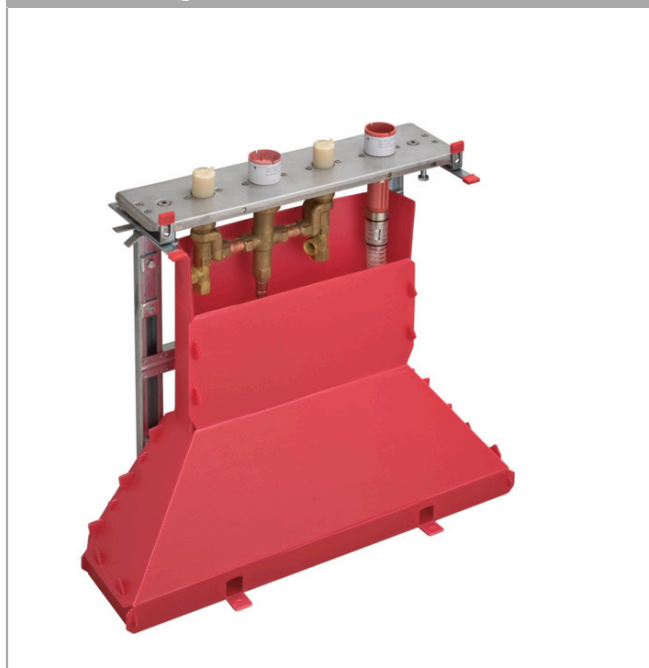

Basic set for 4-hole tile mounted bath mixer

Surfaces: n.a. Article Number: 15481180

Description

product features

- maximum pull-out length of hand shower: 1.10 m
- scope of supply: basic set, Secuflex hose set, Secubox, mounting plate

Product image

Scale drawing