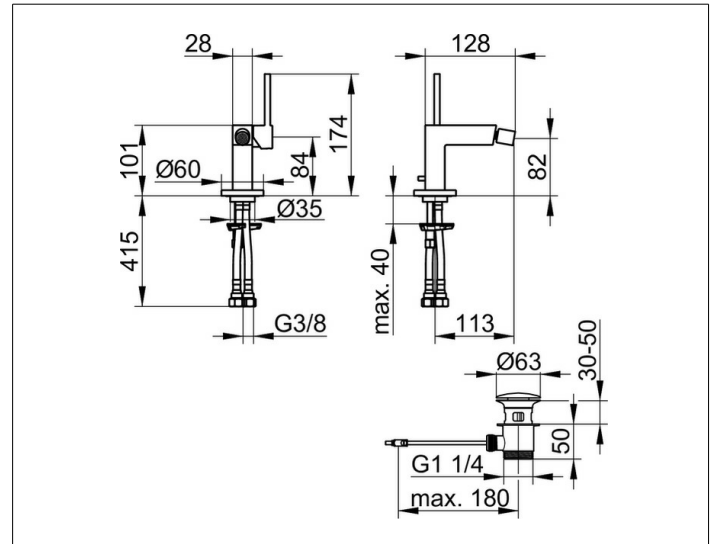

Edition 90

59009010000 Single lever bidet mixer

**PRODUCT**

**DRAWING**

**PRODUCT ATTRIBUTES**

with pop-up waste 1 1/4 inch  
 single hole installation  
 cartridge with ceramic discs  
 Ball-joint aerator cache TJ M 18,5x1  
 pressure hoses 435 mm, G 3/8 inch  
 flow rate reduced to 7,6 l/min.

**SURFACE**

chrome-plated