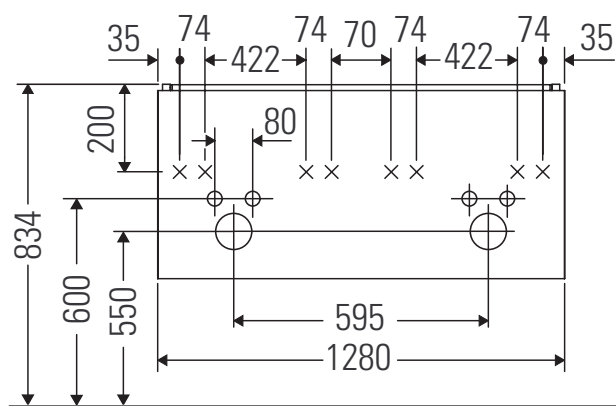

# # XS 4075

## Инструкция по монтажу

A mm	W mm	X mm
1280	17	834

ME by Starck # 233613