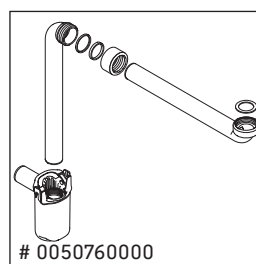

# # XS 4075

## Инструкция по монтажу

A mm	W mm	X mm
1280	17	834

ME by Starck # 233613