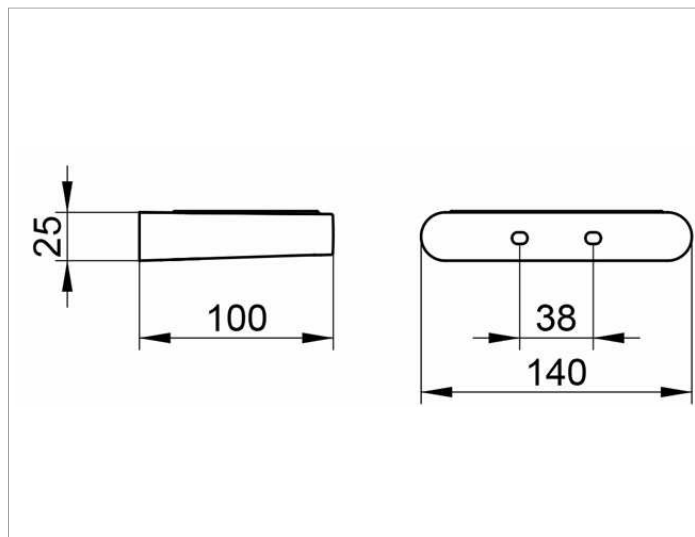

**Elegance**

11655019000 Полочка для мыла

**ИЗДЕЛИЕ**

**ЧЕРТЕЖ**

**ОПИСАНИЕ ИЗДЕЛИЯ**

со съемной хрустальной мыльницей, матовая

**поверхность**

хром

**спецификации**

KEUCO ELEGANCE Soap holder  
11655019000  
for Wall mounting,  
with detachable crystal soap dish mat,  
with an elegant shape,  
slightly shaped surfaces with a timeless design,  
easy to clean  
Height 1",  
Width 5-1/2",  
Projection 3-15/16"  
The Soap dish will be discretely mounted  
incl. corrosion-free mounting material