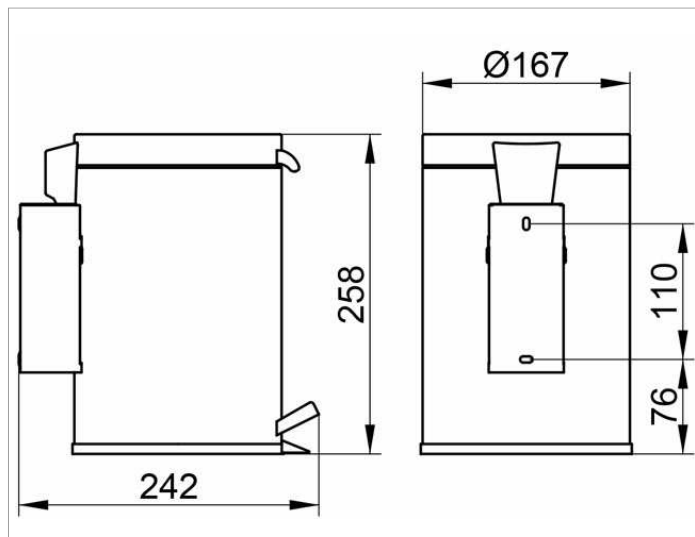

Plan  
14977070000 Ведро для мусора

ИЗДЕЛИЕ

ЧЕРТЕЖ

ОПИСАНИЕ ИЗДЕЛИЯ

настенное, вместимость: 3 л

поверхность

нержавеющая сталь

спецификации

KEUCO PLAN sanitary waste bin 14977070000  
high grade stainless steel sanitary waste bin  
wall mounted model, with lid and foot pedal,  
complete with removable synthetic insert for easy cleaning  
capacity: 101.44 oz  
height 10-3/16", diameter 6-9/16",  
projection 9-1/2"  
The sanitary waste bin is fitted with 2 hidden fixing points  
incl. corrosion-free mounting material