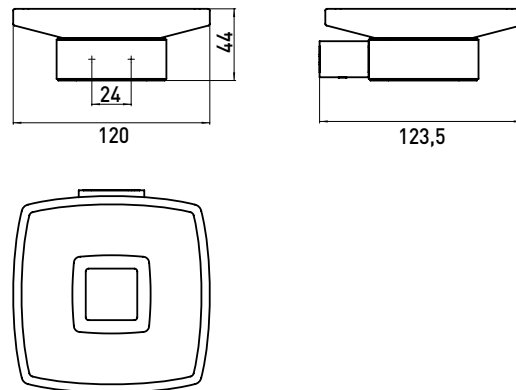

Soap holder emco-steel

Art.No.0530 016 00

Satin crystal, wall mounted