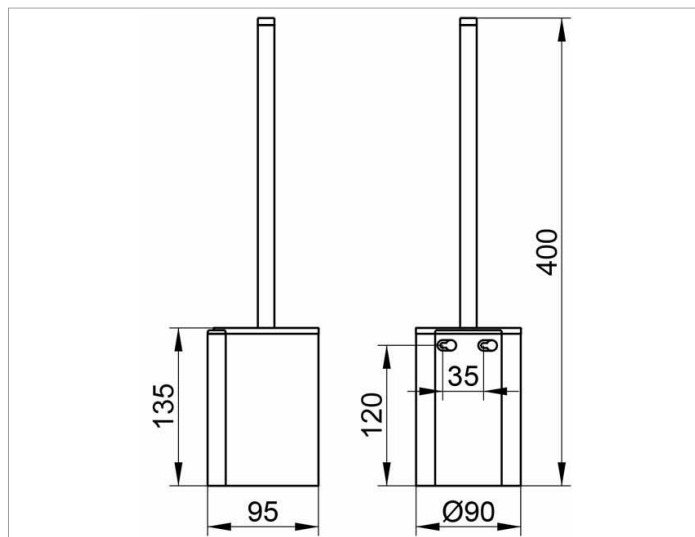

ЧЕРТЕЖ

ОПИСАНИЕ ИЗДЕЛИЯ

в комплекте с белой пластиковой колбой, ершом
с ручкой и запасной головкой ершика

поверхность

хром

спецификации

KEUCO PLAN toilet brush set 14972010100
chrome-plated toilet brush set in a stylish yet functional design
wall mounted model complete with opaque synthetic insert white, brush
and spare brush head white,
removable synthetic insert for easy cleaning
height 5-5/16" (height including the brush 15-3/4"), diameter 3-9/16",
projection 3-3/4"
The toilet brush is fitted with 2 hidden fixing points
incl. corrosion-free mounting material