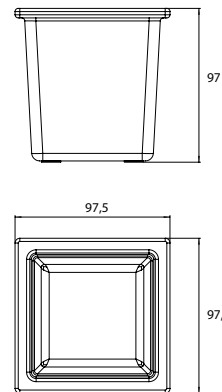

Glass dish, square glass

Art.No.1866 000 02

deep (for rail)