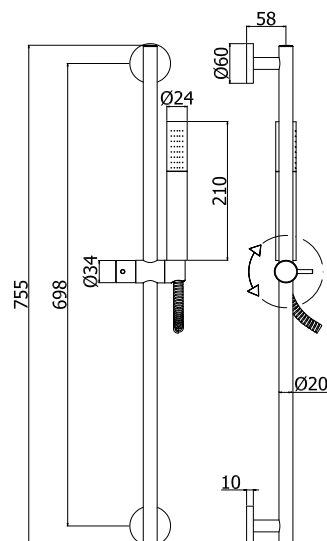

COLLECTION

light

PRODUCT IMAGE

TECHNICAL DRAWING

DESCRIPTION

LIFE sliding rail shower set complete with:

- metal rod $\varnothing 20 \times L.755$ mm
- metal fixed wall bracket
- metal slider bracket

- Master round metal hand-shower
- Silver PVC hose 1500 mm twist free with conical nut

ART.

ZSAL 135

with distance between centres 698mm

ZSAL 141

RECORD/LIFE soap dish for $\varnothing 20$ mm rail

FINISHES

ZSAL

CRAG - cromo con flessibile PVC argento

ST - finitura steel looking

NO - nero opaco

PRODUCT PAGE

www.paffoni.it