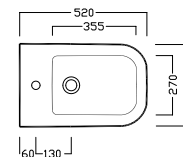

**A0Y7A801** (BI-White)  
Piletta in CERAMICA con tappo "Up & Down" Ø 71 mm  
CERAMIC drain siphon with "Up & Down" cap Ø 71 mm

**YXMQ01** (BI-White)  
Piletta universale "Up & Down" / Scarico Libero con tappo Ø 63 mm  
Universal "Free outlet" / "Up & Down" drain siphon with cap Ø 63 mm

**Y0MK01** 3/6 L

**Y0YN01** 3/6 L

cassetta MONOLITH  
MONOLITH cistern

DISEGNO TECNICO TECHNICAL DESIGN

OPEN BIDET

\*\* 215mm Con Raccordo eccentrico per scarico Wc Y1PJ  
215mm With eccentric pipe for wc outlet Y1PJ