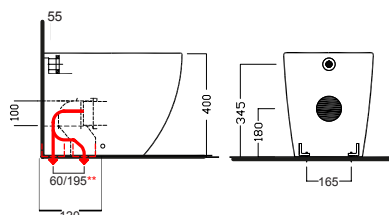

**A0Y7A801** (BI-White)  
Piletta in CERAMICA con tappo "Up & Down" Ø 71 mm  
CERAMIC drain siphon with "Up & Down" cap Ø 71 mm

**YXMQ01** (BI-White)  
Piletta universale "Up & Down" / Scarico Libero con tappo Ø 63 mm  
Universal "Free outlet" / "Up & Down" drain siphon with cap Ø 63 mm

**Y0MK01** 3/6 L

**Y0YN01** 3/6 L

cassetta MONOLITH  
MONOLITH cistern

DISEGNO TECNICO TECHNICAL DESIGN

OPEN BIDET

\*\* 215mm Con Raccordo eccentrico per scarico Wc Y1PJ  
215mm With eccentric pipe for wc outlet Y1PJ