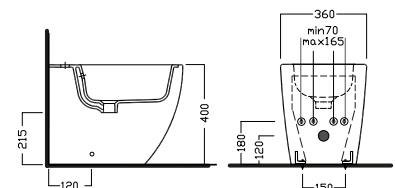

**A0Y7A801** (BI-White)  
Piletta in CERAMICA con tappo "Up & Down" Ø 71 mm  
CERAMIC drain siphon with "Up & Down" cap Ø 71 mm

**YXMQ01** (BI-White)  
Piletta universale "Up & Down" / Scarico Libero con tappo Ø 63 mm  
Universal "Free outlet" / "Up & Down" drain siphon with cap Ø 63 mm

**Y0MK01** 3/6 L

**Y0YN01** 3/6 L

cassetta MONOLITH  
MONOLITH cistern

DISEGNO TECNICO TECHNICAL DESIGN

OPEN BIDET

\*\* 215mm Con Raccordo eccentrico per scarico Wc Y1PJ  
215mm With eccentric pipe for wc outlet Y1PJ