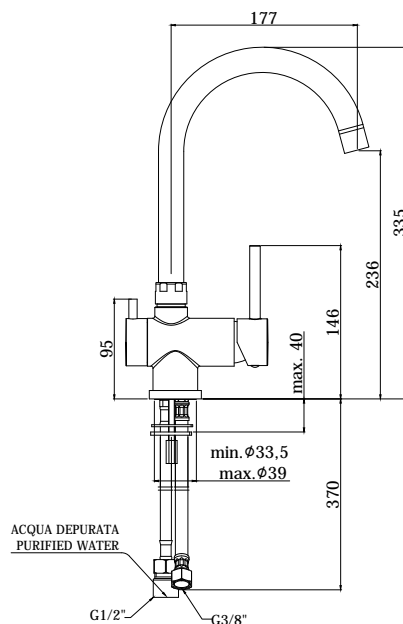

## TECHNICAL DRAWING

## DESCRIPTION

One-hole sink mixer with swivelling spout complete with:

- aerator M22x1
- set of 2 stainless steel hoses 3/8"G
- 1 stainless steel hose 1/2"G