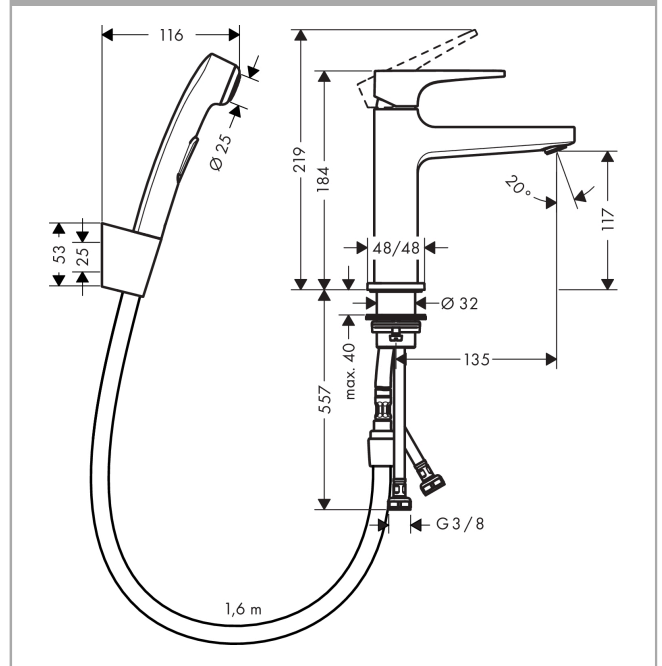

Metropol

Single lever basin mixer with loop handle with bidette hand shower and shower hose 160 cm

Surfaces: **Chrome** Article Number: **74522000**

Description

product features

- consists of: single lever basin mixer, bidette hand shower, shower holder, shower hose, waste set
- ComfortZone 110
- projection 135 mm
- flow rate at 3 bar: 5 l/min
- ceramic cartridge
- temperature limitation adjustable
- suitable for continuous flow water heaters
- push-open waste set G 1¼
- material waste set: metal
- connection type: G ¾ connections
- connection dimension: DN15

Technology

Product image

Scale drawing

Flowchart