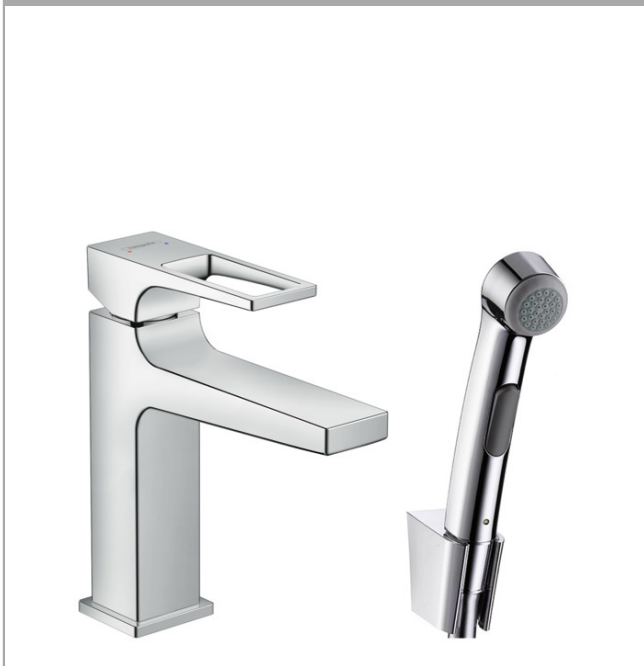

Metropol

Single lever basin mixer with loop handle with bidette hand shower and shower hose 160 cm

Surfaces: **Chrome** Article Number: **74522000**

Description

product features

- consists of: single lever basin mixer, bidette hand shower, shower holder, shower hose, waste set
- ComfortZone 110
- projection 135 mm
- flow rate at 3 bar: 5 l/min
- ceramic cartridge
- temperature limitation adjustable
- suitable for continuous flow water heaters
- push-open waste set G 1¼
- material waste set: metal
- connection type: G ¾ connections
- connection dimension: DN15

Technology

Product image

Scale drawing

Flowchart