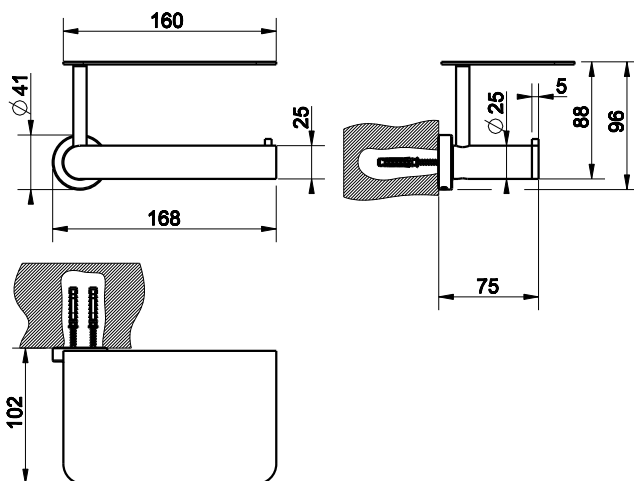

38855 EMPORIO ACCESSORIES

GESSI®

Wall-mounted paper roll holder with cover.

Technical features

Wall-mounted paper roll holder.

Certifications

Available Finishes

Indications for the cleaning