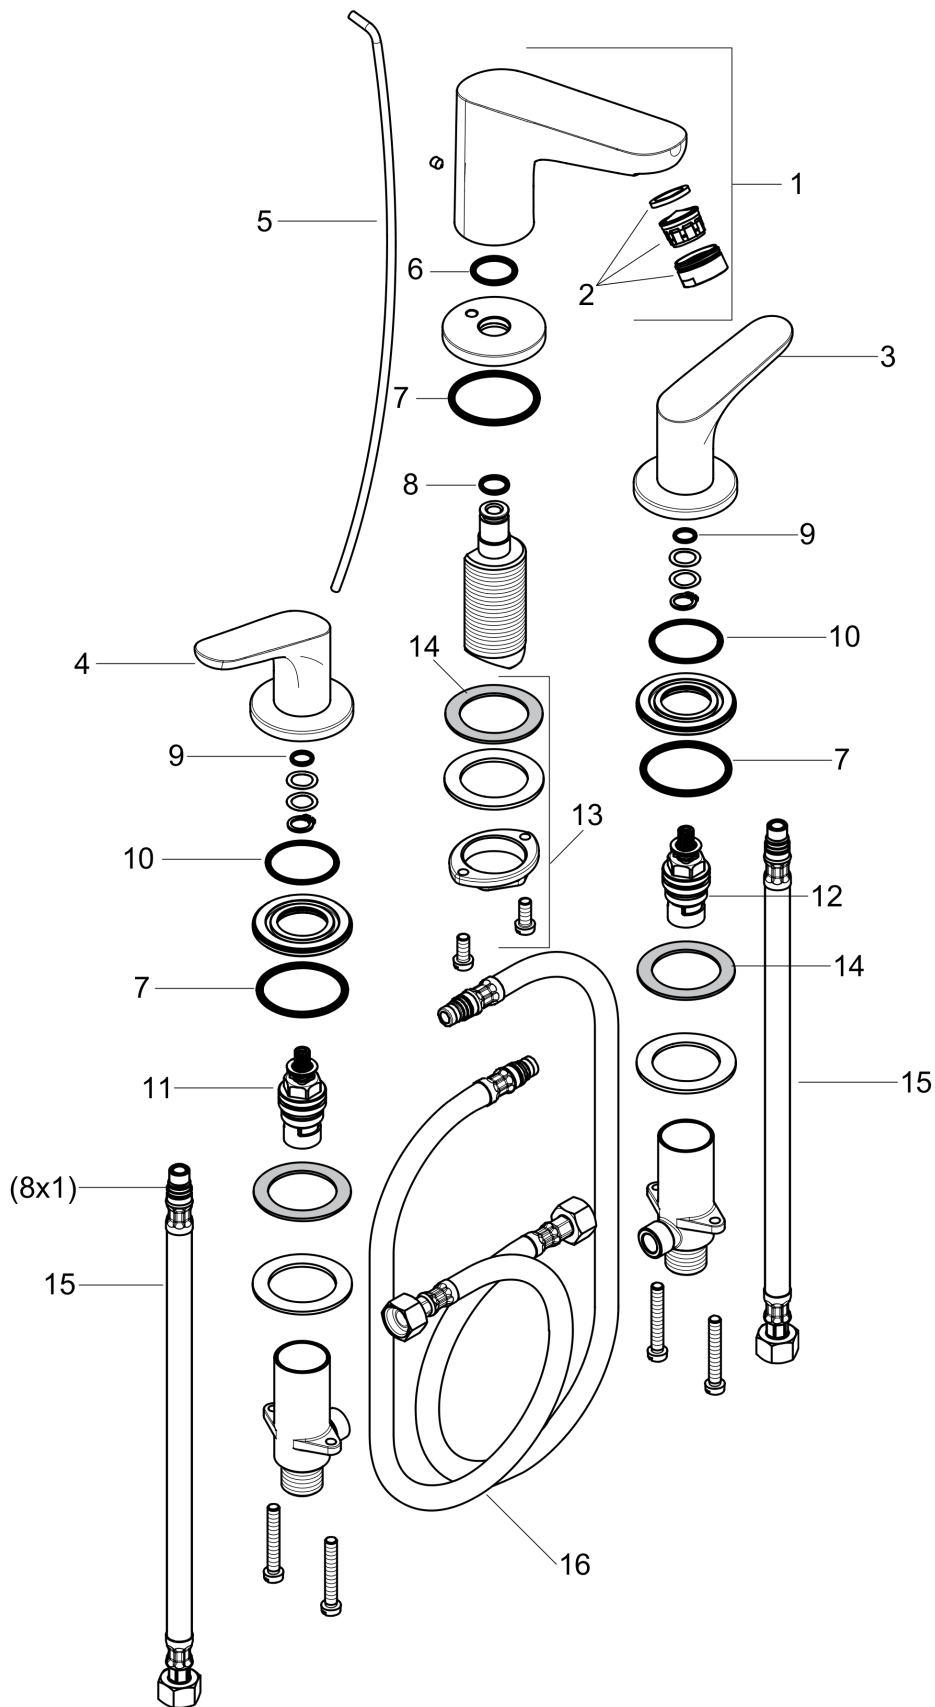

Focus

3-hole basin mixer 100 with pop-up waste set

Surfaces: **chrome** Art. no. : **31937000**

Exploded Drawing

Year of production: >01/12

Focus
3-hole basin mixer 100 with pop-up waste set

 Surfaces: **chrome** Art. no. : **31937000**

Spare part list

Year of production: >01/12

Pos.	Description	Art. no.	PC	PU
1	spout cpl.	95935000	16	1
2	aerator M24x1 (5 l/min)	13185000	0	1
3	handle for cold water	95931000	12	1
4	handle for hot water	95930000	12	1
5	pull rod	96657000	4	1
6	O-ring 18x2,5	98139000	1	1
7	O-ring 40x3	92634000	1	1
8	O-ring 11x2	98127000	1	1
9	O-ring 9x1,5	98117000	1	1
10	O-Ring 32x2	98193000	1	1
11	shut off unit right closing	94009000	9	1
12	shut off unit left closing	94008000	9	1
13	fixing set	13961000	7	1
14	lever collar	97548000	1	1
15	connection hose 450 mm	96507000	9	1
16	connection hose 450 mm	97206000	8	1
a	pop up waste	94139000	0	1
b	fixation extension 35 mm	13898000	12	1