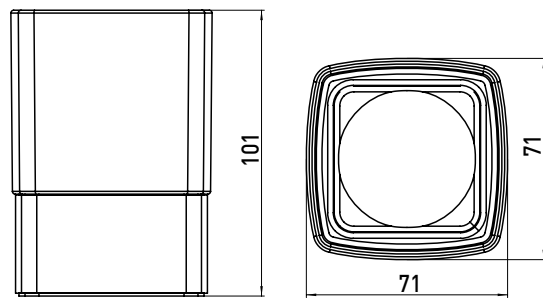

Glass holder, satin crystal, standing type chrome

Art.No.0520 001 01