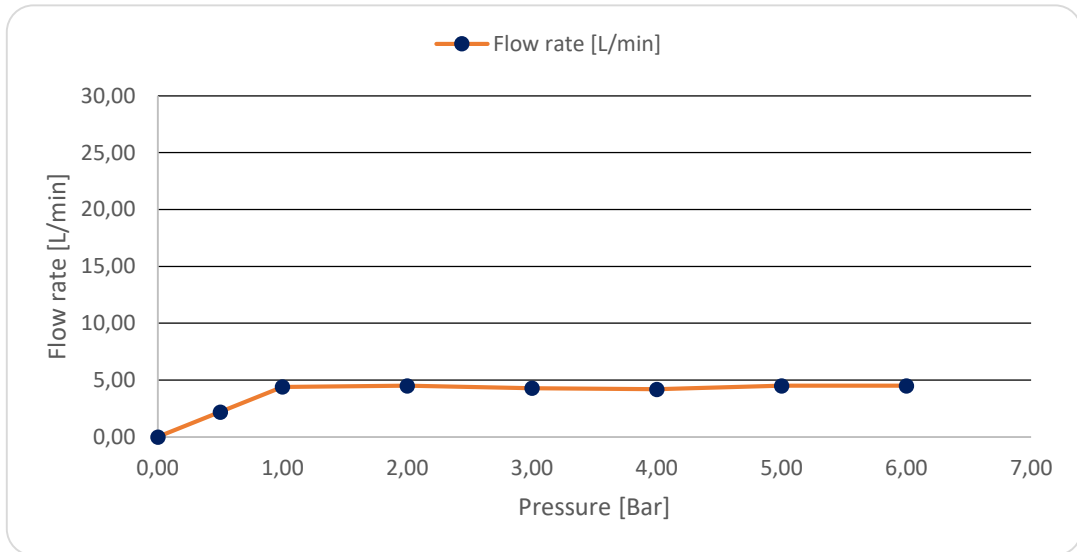

ARCHITECTURA SQUARE BIDET MIXER

FLOW CHART