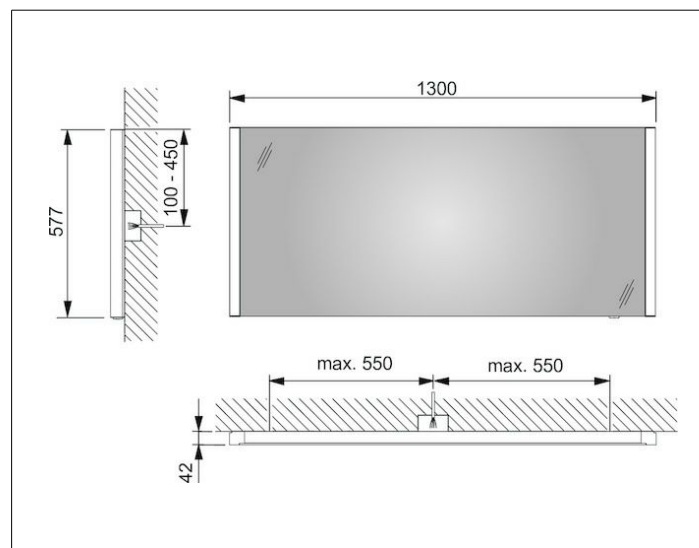

ЧЕРТЕЖ

ОПИСАНИЕ ИЗДЕЛИЯ

Управление:

внешняя панель управления с функциями:

- вкл / выкл

- реостат/диммер

- выбор освещения / 3 варианта

Подсветка:

Вертикальная подсветка и подсветка раковины

тон подсветки 3000 Кельвин (теплая белая),

Светодиоды 2 x 14 Вт срок службы > 30.000 часов горения.

бесступенчатый реостат/диммер

ЕЕК: C , 31 kWh/1000h

СПЕЦИФИКАЦИИ

KEUCO Royal Reflex.2 light mirror 14296003500

High quality light mirror in elegant design,

with LED lighting 28 watt, lifespan > 30,000 hrs.,

operated by external rotary dimmer with the functions:

switch on/off, dimming, toggle between 3 lighting variants,

vertical lighting and washbasin lighting

Warm-white light colour, 3000 kelvin,

stepless dimming,

energy efficiency label: A++, A+, A, 28 kWh/1000h

Height 577 mm, width 1300 mm

depth 42 mm

Non-corroding fastening materials included

ГАБАРИТЫ

1300 x 577 x 42 mm