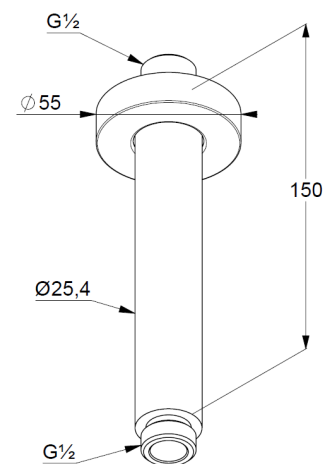

Technical Data

KLUDI A-QA
ceiling outlet
150 mm
DN 15

Ref:
6651587-00

Finishes:
87 black matt finished / chrom

Product description
Manufacturer KLUDI GmbH & Co. KG
Typ: KLUDI A-QA
ceiling outlet DN 15
150 mm
Ref: 6651587-00
ceiling outlet
Flow rate at 3 bar = 42 L
connection 1/2"
for head showers DN 15
with push-on rosette Ø 55 mm

Product picture

Dimensional drawing

Flow rate diagram