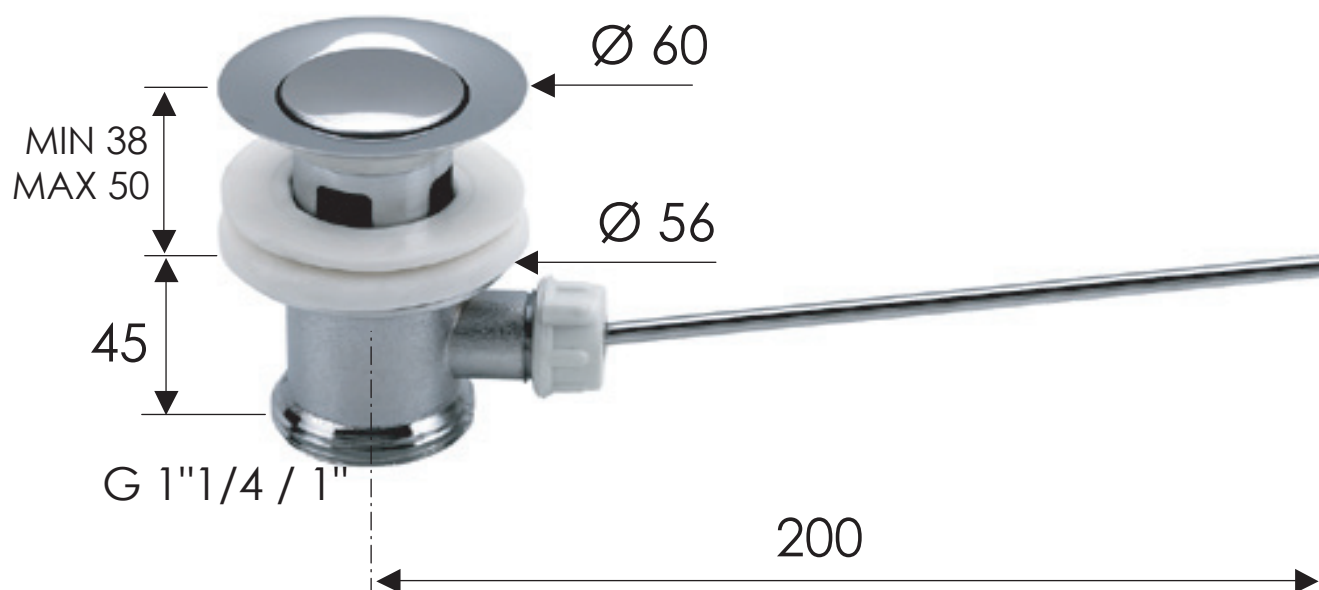

REMER

RUBINETTERIE

SCHEDA TECNICA

TECHNICAL FEATURES

ART. COD.

95

MATERIALI / MATERIALS

OTTONE CROMATO / CHROME PLATED BRASS