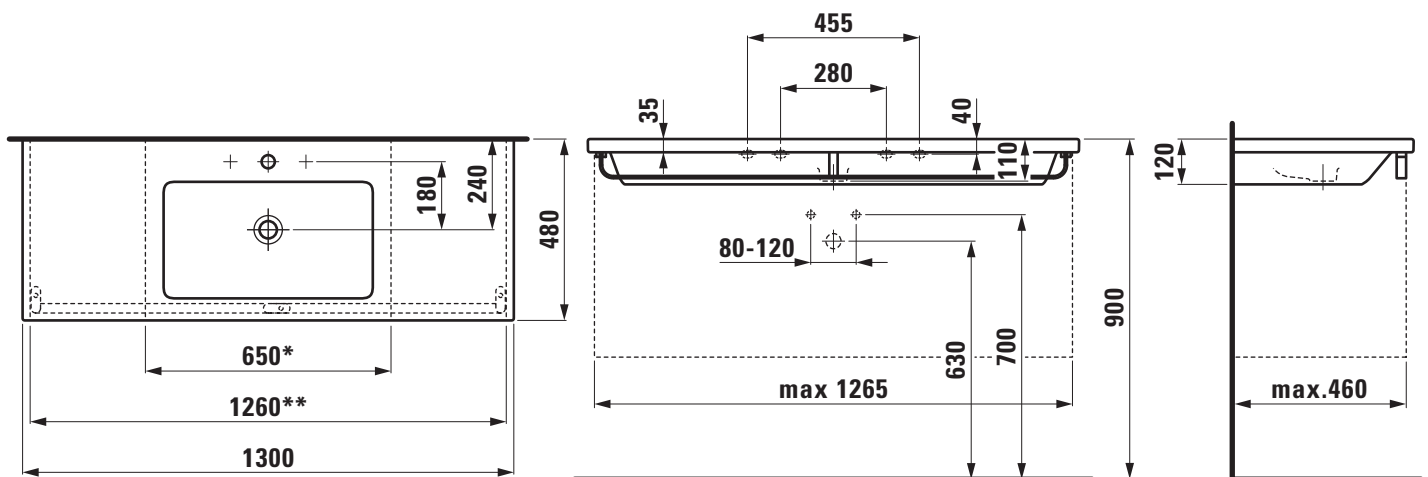

SET LIVING SQUARE

Countertop basin / cutable

81643.5

TECHNICAL DATA

Order no.	81643.5
Certified to	EN 14688
Dimensions	1300 x 480 mm
Inside dimensions of the basin	540 x 295 mm
Specification	Always to be fixed to the wall. Cutable to 650 mm, with towel rail to 1260 mm Charge 104 – 1 centre tap hole, with overflow
Special specification	Charge 108 – 3 tap holes, with overflow Charge 109 – without tap holes, with overflow Charge 136 – 3 tap holes, distance 8 inches, with overflow
Weight	30,0 kg
Accessories excl.	Towel rail, order no. 38143.4
Mounting acc. excl.	2x Mounting set M10 x 140 mm, order no. 89988.2

Otherwise When ordering the cut version use the order form for cutting

Colours see colour table

SPECIFICATION TEXT

Cutable countertop basin Laufen-LIVING SQUARE, sanitary ceramic EN 14688, dimensions 1300 x 480 mm, angular

1 centre tap hole

Special feature: overflow channel glazed, cutable to 650 mm, with towel rail cutable to 1260 mm, integrated shelves

Further options / accessories: 3 tap holes, without tap holes, with or without overflow, 3 tap holes distance 8 inches with overflow, towel rail 38143.4, furniture

Order no. 81643.5

TECHNICAL DRAWINGS / S 1 : 20

* = minimum measure for cutting / ** = minimum measure for cutting with towel rail