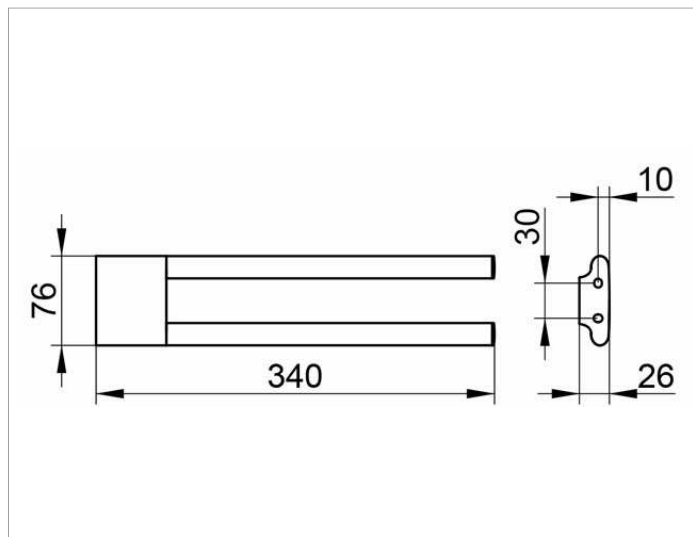

Edition 400

11519010000 Полотенцедержатель

ИЗДЕЛИЕ

ЧЕРТЕЖ

ОПИСАНИЕ ИЗДЕЛИЯ

двойной, неповоротный

поверхность

хром

Габариты

340 mm

спецификации

KEUCO Edition 400 towel holder, 11519010000
chrome-plated towel holder, 2 pieces,
sculptural design,
with slightly rounded edges,
two side by side,
fixed arms, made of oval tubes,
antistatic, easy to clean,
depth 13-3/8", width 3", height 1",
the towel holder is fitted concealed,
delivery included anti-corrosion fixings