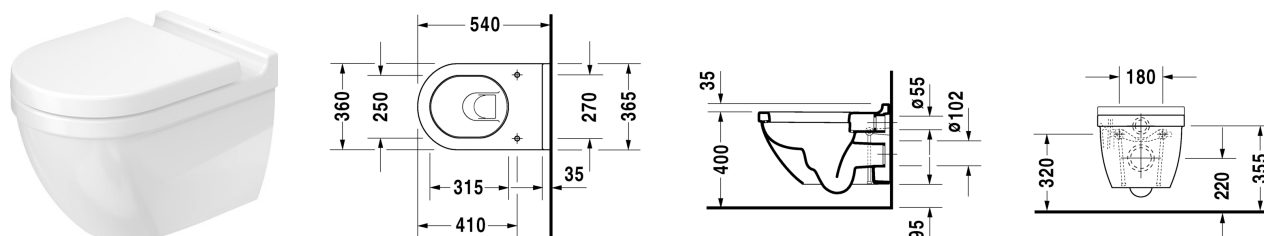

**Starck 3 Toilet wall mounted # 222509..00 / 222509..00**

| &lt; 360 mm &gt; |

Toilet wall mounted	Dimension	Weight	Order number
washdown model, Durafix included, UWL class 1			
<b>Colors</b>			
00 White Alpin 20 HygieneGlaze (an antibacterial ceramic glaze that provides almost indefinite effectiveness)			
<b>Variant</b>			
♣ 4,5 l	360 x 540 mm	27.000 kilogram	222509..00
♣ 4,5 l	360 x 540 mm	27.000 kilogram	222509..00
<b>Infobox</b>			
Durafix for invisible fixation is included in delivery			
Sanitary ceramics with the special WonderGliss surface finish will remain clean and attractive-looking for a long time to come. When ordering WonderGliss please add a "1" as eleventh digit to the model number.			
<b>Accessory for ceramics</b>			
Fixing for wall mounted bidet and wall mounted toilet	Ø 12 x 180 mm	0.200 kilogram	006500
<b>Accessory</b>			
Noise reduction gasket			Schallschutz-Set 005090
<b>Suitable products</b>			
Toilet seat and cover hinges stainless steel, without soft closure,			006381
Toilet seat and cover hinges stainless steel, removable, with soft closure,			006389