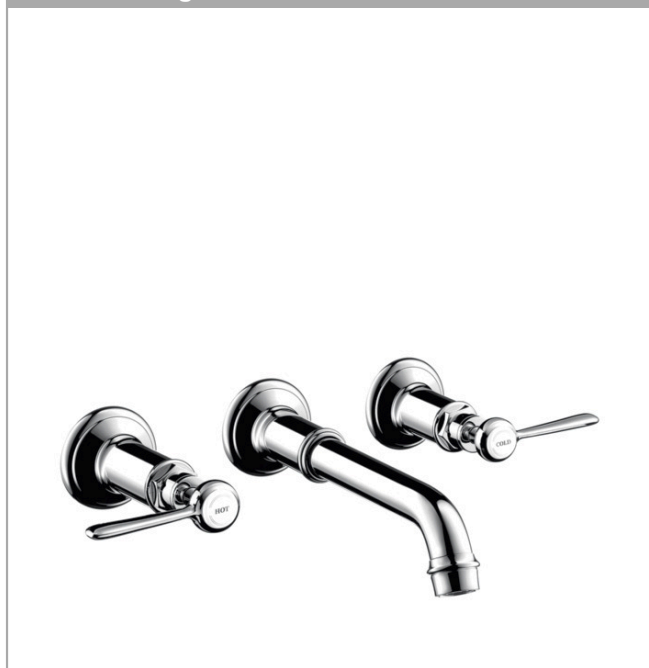

AXOR Montreux
3-hole basin mixer for concealed installation wall-mounted with spout 165 - 225 mm and lever handles

Surfaces: **Chrome** Article Number: **16534000**

Description

product features

- consists of: 3-hole basin mixer for concealed installation wall-mounted, waste set
- projection 165 - 225 mm
- normal spray
- flow rate at 3 bar: 5 l/min
- suitable for continuous flow water heaters
- non-closing waste set
- scope of supply: handles, escutcheon, spout (variable length from 165 - 225 mm)

Technology

Product image