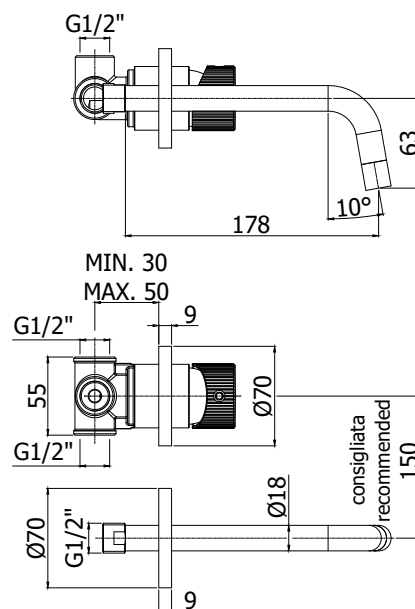

# jo

PRODUCT IMAGE

TECHNICAL DRAWING

DESCRIPTION

Concealed single lever basin mixer complete with:

- wall plates Ø70mm
- 1/2"G connections

ART.

**JO 006 . . 70**

with spout and aerator M16x1 - l. 178mm

**JO 007 . . 70**

with spout and aerator M16x1 - l. 248mm

**ZPRO 013 . .**

Extension for artt. 006..70-007..70-010

- H43mm

FINISHES

**JO**