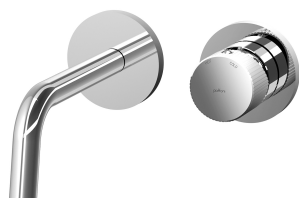

# jo

PRODUCT IMAGE

TECHNICAL DRAWING

DESCRIPTION

Concealed single lever basin mixer complete with:

- wall plates Ø70mm
- 1/2"G connections

ART.

**JO 006 . . 70**

with spout and aerator M16x1 - l. 178mm

**JO 007 . . 70**

with spout and aerator M16x1 - l. 248mm

**ZPRO 013 . .**

Extension for artt. 006..70-007..70-010

- H43mm

FINISHES

**JO**