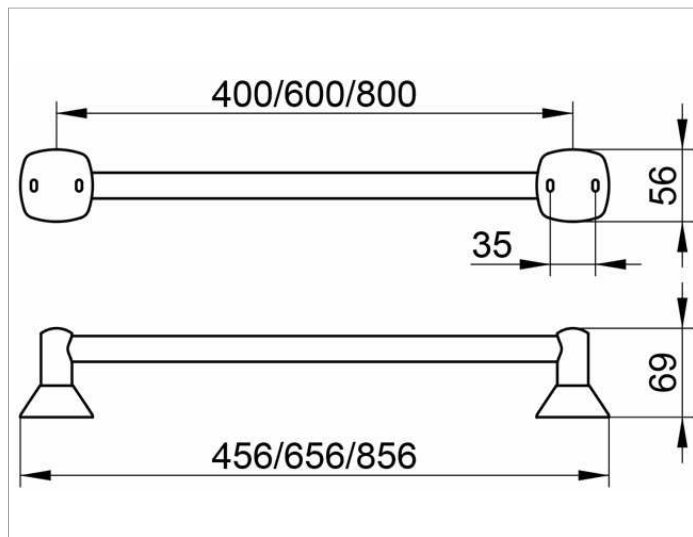

City.2
02701010400 Полотенцедержатель

ИЗДЕЛИЕ

поверхность

хром

Габариты

400 mm

ЧЕРТЕЖ

спецификации

KEUCO CITY.2 towel rail 02701010400
chrome-plated towel rail, in a new clear design,
easy to clean
Centre to centre 400 mm with overall width of 456 mm
depth 69 mm
The towel rail is fitted hidden
Delivery incl. corrosion-free mounting material