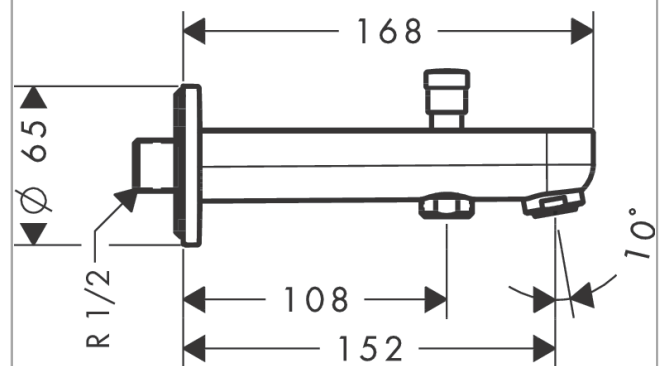

Metris S

Bath spout 15.2 cm with diverter valve

Surfaces: **Chrome** Article Number: **31417000**

Description

product features

- connection type: G ½
- with automatic resetting
- with escutcheon
- with integrated safety combination EN 1717
- projection 152 mm
- wall-mounted
- flow rate: 25 l/min
- connection dimension: DN15
- intrinsically safe against backflow

Technology

Product image

Scale drawing

Flowchart