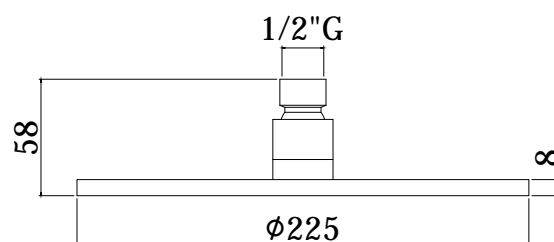

COLLECTION

stick

PRODUCT IMAGE

TECHNICAL DRAWING

DESCRIPTION

MASTER "Round" metal shower head:

- antiscaling system
- 8mm thickness
- 1/2"G swivel joint

ART.

ZSOF 074 . .
inspectable - Ø225mm

FINISHES

ZSOF
CR - cromo
ST - finitura steel looking

PRODUCT PAGE

www.paffoni.it