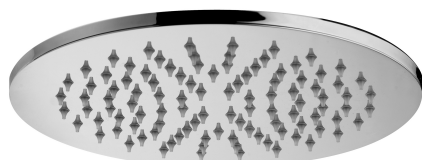

COLLECTION

stick

PRODUCT IMAGE

TECHNICAL DRAWING

DESCRIPTION

MASTER "Round" metal shower head:

- antiscaling system
- 8mm thickness
- 1/2"G swivel joint

ART.

ZSOF 074 . .
inspectable - Ø225mm

FINISHES

ZSOF
CR - cromo
ST - finitura steel looking

PRODUCT PAGE

www.paffoni.it