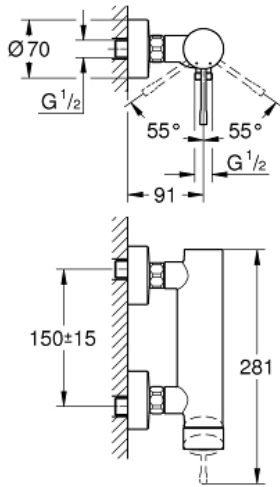

ESSENCE
Single-lever shower mixer 1/2"
MODEL # 33636A01

Pure Freude
an Wasser

GROHE

Product Description:
ESSENCE
Single-lever shower mixer 1/2"

Standard Specification:
wall mounted
metal lever
GROHE SilkMove 35 mm ceramic cartridge
with temperature limiter
GROHE StarLight finish
shower outlet 1/2"
integrated non-return valve
S-unions
protected against backflow
min. recommended pressure 1.0 bar

Color:
□ 33636A01 hard graphite