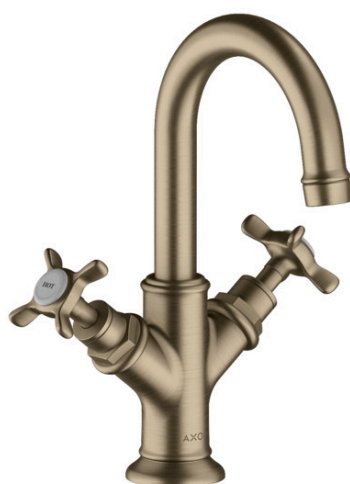

AXOR Montreux
2-handle basin mixer 160 with cross handles for hand washbasins with pop-up waste set
 Surfaces: **Brushed Nickel** Article Number: **16505820**

Description

product features

- consists of: 2-handle basin mixer, waste set
- ComfortZone 160
- projection 117 mm
- swivel range 120°
- laminar spray
- flow rate at 3 bar: 5 l/min
- suitable for continuous flow water heaters
- pop-up waste set

Technology

Product image

Scale drawing