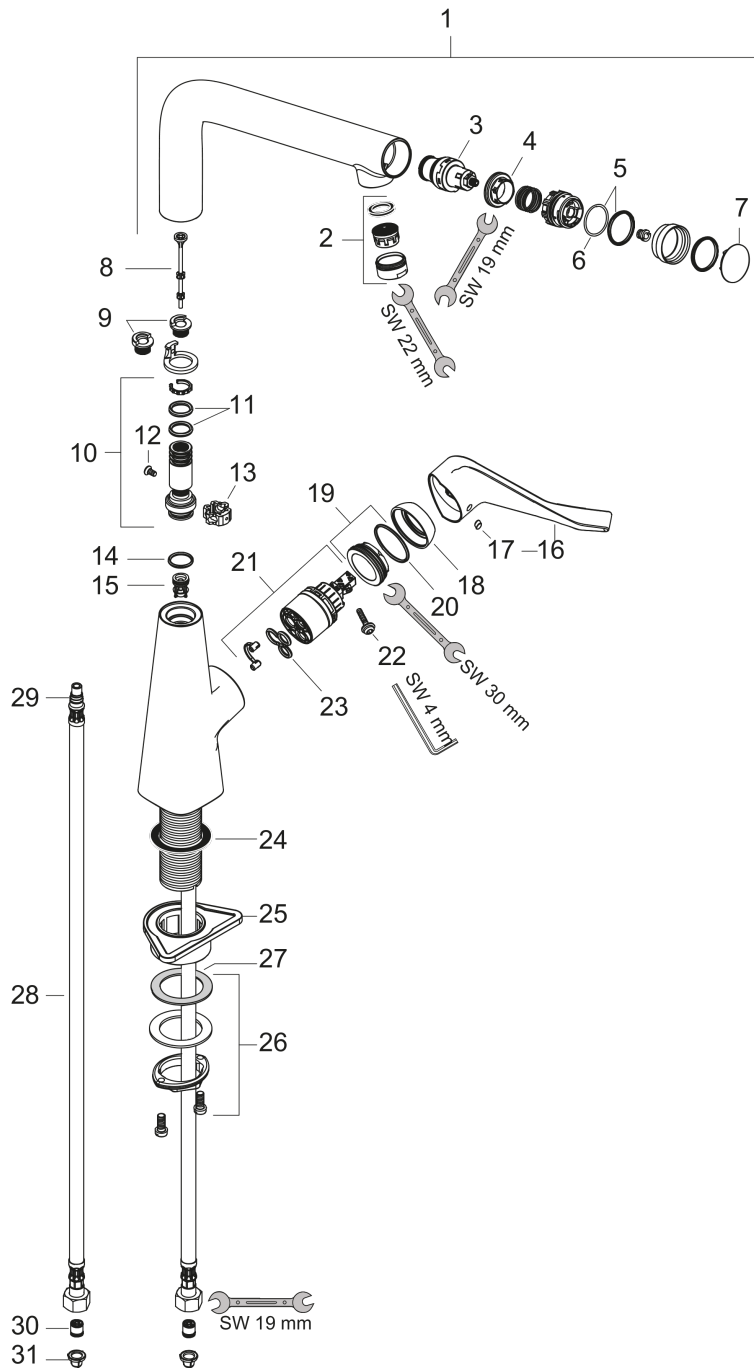

Metris Select M71

Single lever kitchen mixer 320, 1jet

Surfaces: **Stainless Steel Finish**

Article Number: **73810800**

Exploded Drawing

Year of production: **04/17 - 12/20**

Metris Select M71

Single lever kitchen mixer 320, 1jet

Surfaces: **Stainless Steel Finish** Article Number: **73810800**

Spare part list

Year of production: 04/17 - 12/20

| Pos. | Description | Article Number | PC | PU |
|------|-------------------------------------|----------------|----|----|
| 1 | spout cpl. | 92288800 | 17 | 1 |
| 2 | aerator laminar M24x1 (15 l/min) | 92517000 | 6 | 1 |
| 3 | shut off unit | 98462000 | 15 | 1 |
| 4 | nut | 98368000 | 4 | 1 |
| 5 | sealing set | 93115000 | 4 | 1 |
| 6 | O-ring 23x1,5 | 92287000 | 1 | 1 |
| 7 | cover | 92289000 | 4 | 1 |
| 8 | tappet | 92505000 | 2 | 1 |
| 9 | set of locating rings (110° / 150°) | 98486000 | 5 | 1 |
| 10 | sealing set | 92646000 | 6 | 1 |
| 11 | O-Ring 14x2,5 | 98189000 | 1 | 1 |
| 12 | screw | 97662000 | 3 | 1 |
| 13 | axialring | 97558000 | 1 | 1 |
| 14 | O-ring 16x2 | 98133000 | 1 | 1 |
| 15 | non return valve | 95699000 | 5 | 1 |
| 16 | handle | 98455800 | 13 | 1 |
| 17 | screw cover | 96338000 | 1 | 1 |
| 18 | flange | 95498800 | 7 | 1 |
| 19 | nut | 97209000 | 5 | 1 |
| 20 | O-Ring 32x2 | 98193000 | 1 | 1 |
| 21 | cartridge, assy | 92730000 | 11 | 1 |
| 22 | locking screw for handle | 95140000 | 2 | 1 |
| 23 | seal | 95008000 | 3 | 1 |
| 24 | seal | 92582000 | 1 | 1 |
| 25 | support | 97523000 | 2 | 1 |
| 26 | fixing set (Ø 34) | 95049000 | 5 | 1 |
| 27 | lever collar | 97548000 | 1 | 1 |
| 28 | connection hose 900 mm M8x0,75 G3/8 | 95372000 | 8 | 1 |
| 29 | O-ring 7x1,5 | 98422000 | 1 | 1 |
| 30 | non return valve DW 10 | 96456000 | 3 | 1 |
| 31 | filter packing | 95291000 | 4 | 1 |
| a | screw | 93272000 | 1 | 1 |