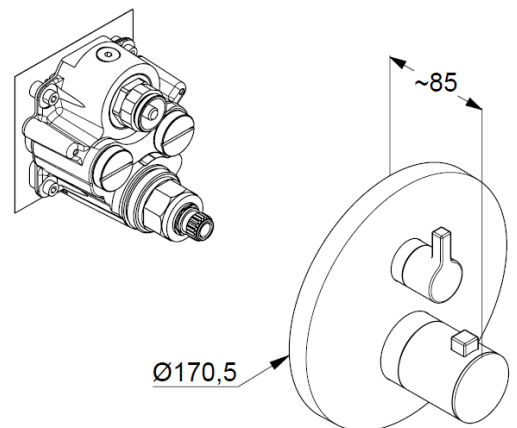

Technical Data

KLUDI NOVA FONTE
concealed thermostatic shower mixer
trim set with functional unit
PN 10
Style: Puristic

Ref.:
208353915

Finishes:
39 black matt finished

Product description
Manufacturer KLUDI GmbH & Co. KG
Typ: KLUDI NOVA FONTE
concealed thermostatic shower mixer PN 10
trim set with functional unit
Ref.: 208353915

concealed thermostatic shower mixer
trim set without pre-installation set
pre installation set KLUDI FLEXX.BOX Art. Nr. 88011
vertical wall mounted
trim set with functional unit
with ceramic shut-off valve
temperature handle with hotwater safety at 38°C
flow rate at 3 bar 20 l/ min.
with integrated back flow preventer

Product picture

Dimensional drawing

Flow rate diagram