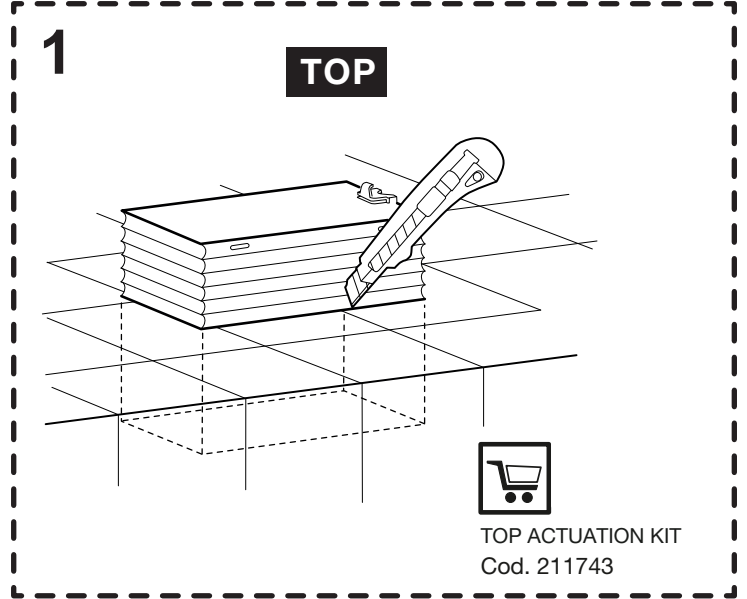

TOP ACTUATION KIT

Cod. 211743

EXPERT PLUS

TOP

OLI74 PLUS

QUADRA PLUS

OLI120 PLUS

FRONT