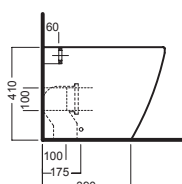

YOYN01 3/6 L
cassetta MONOLITH
MONOLITH cistern

DISEGNO TECNICO TECHNICAL DESIGN

01 BIANCO
WHITE