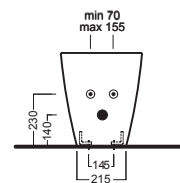

YXMQ (BI-White)
YXMR (CR-Chrome)
piletta con tappo "Up & Down"
drain siphon with "Up & Down" cap

Y1X001
(bianco/white)
sedile frenato slim
slim soft close seat cover

Y1X201
sedile slim
slim seat cover

YOMK01 3/6 L

YOYN01 3/6 L
cassetta MONOLITH
MONOLITH cistern

DISEGNO TECNICO TECHNICAL DESIGN

01 BIANCO
WHITE