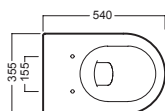

YXMQ (BI-White)
YXMR (CR-Chrome)
piletta con tappo "Up & Down"
drain siphon with "Up & Down" cap

Y1X001
(bianco/white)
sedile frenato slim
slim soft close seat cover

Y1X201
sedile slim
slim seat cover

YOMK01 3/6 L

YOYN01 3/6 L
cassetta MONOLITH
MONOLITH cistern

DISEGNO TECNICO TECHNICAL DESIGN

01 BIANCO
WHITE