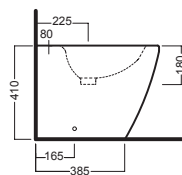

YXMQ (BI-White)
YXMR (CR-Chrome)
piletta con tappo "Up & Down"
drain siphon with "Up & Down" cap

Y1X001
(bianco/white)
sedile frenato slim
slim soft close seat cover

Y1X201
sedile slim
slim seat cover

YOMK01 3/6 L

YOYN01 3/6 L
cassetta MONOLITH
MONOLITH cistern

DISEGNO TECNICO TECHNICAL DESIGN

01 BIANCO
WHITE