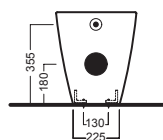

YXMQ (BI-White)
YXMR (CR-Chrome)
piletta con tappo "Up & Down"
drain siphon with "Up & Down" cap

Y1X001
(bianco/white)
sedile frenato slim
slim soft close seat cover

Y1X201
sedile slim
slim seat cover

YOMK01 3/6 L

YOYN01 3/6 L
cassetta MONOLITH
MONOLITH cistern

DISEGNO TECNICO TECHNICAL DESIGN

01 BIANCO
WHITE