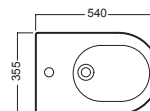

YXMQ (BI-White)
YXMR (CR-Chrome)
piletta con tappo "Up & Down"
drain siphon with "Up & Down" cap

Y1X001
(bianco/white)
sedile frenato slim
slim soft close seat cover

Y1X201
sedile slim
slim seat cover

YOMK01 3/6 L

YOYN01 3/6 L
cassetta MONOLITH
MONOLITH cistern

DISEGNO TECNICO TECHNICAL DESIGN

01 BIANCO
WHITE