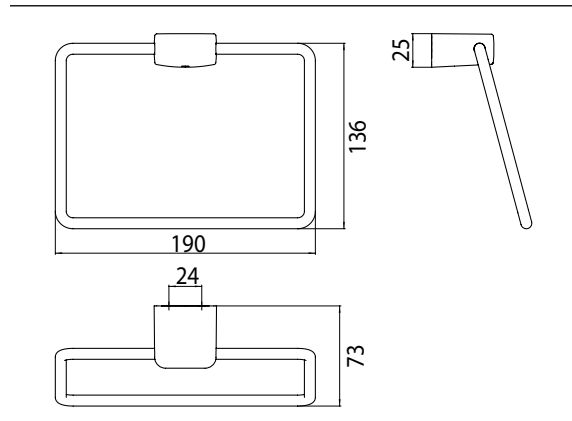

Towel ring, fixed chrome

Art.No.0255 001 00