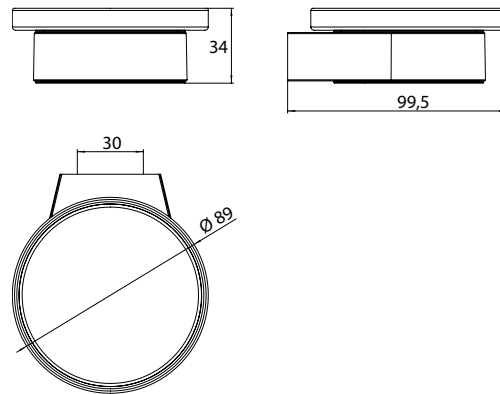

Soap holder chrome

Art.No.2730 001 00

Dish, crystal clear