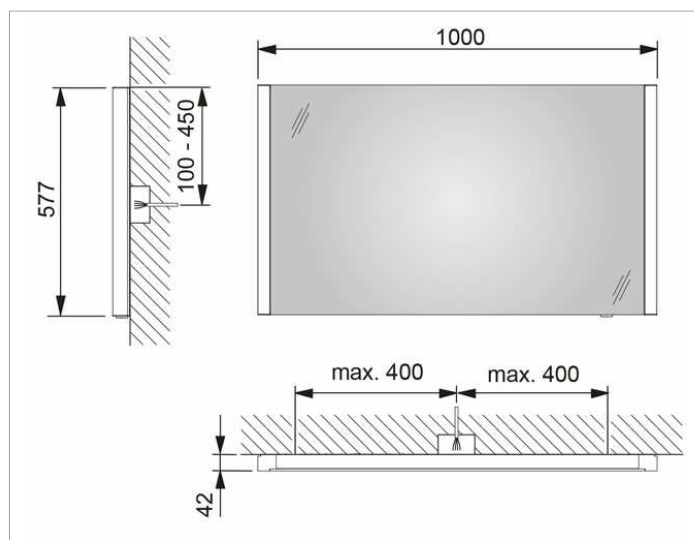

ЧЕРТЕЖ

ОПИСАНИЕ ИЗДЕЛИЯ

Управление:

внешняя панель управления с функциями:

- вкл / выкл
- реостат/диммер
- выбор освещения / 3 варианта

Подсветка:

Вертикальная подсветка и подсветка раковины
тон подсветки 3000 Кельвин (теплая белая),
Светодиоды 2 x 14 Вт срок службы > 30.000 часов горения.
бесступенчатый реостат/диммер,
не требуется замена ламп
ЕЕК: A++, A+, A, 28 kWh/1000h

спецификации

KEUCO Royal Reflex.2 light mirror 14296003000

High quality light mirror in elegant design,
with LED lighting 28 watt, lifespan > 30,000 hrs.,
operated by external rotary dimmer with the functions:
switch on/off, dimming, toggle between 3 lighting variants,
vertical lighting and washbasin lighting
Warm-white light colour, 3000 kelvin,
stepless dimming,
energy efficiency label: A++, A+, A, 28 kWh/1000h
Height 577 mm, width 1000 mm
depth 42 mm
Non-corroding fastening materials included

Габариты

1000 x 577 x 42 mm