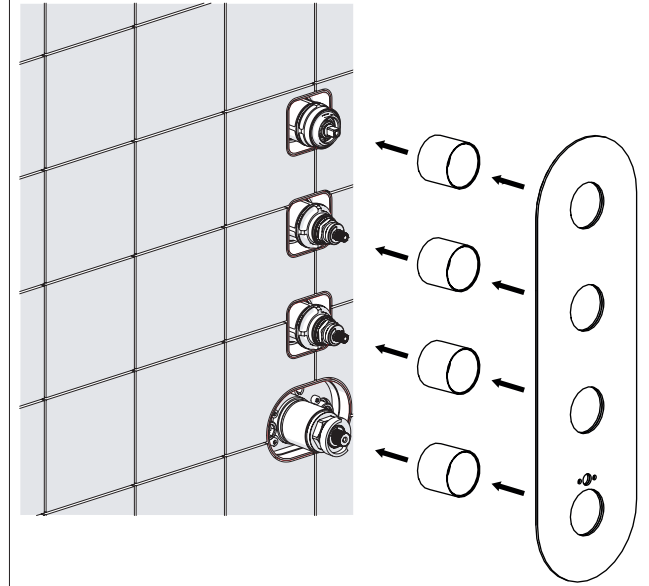

REF.
MANUAL
WE00104

7

9

NOBILIS
The Best Technology for Water

WE00104/T

LK00104

UP94104

IISTR00104/T#--STD