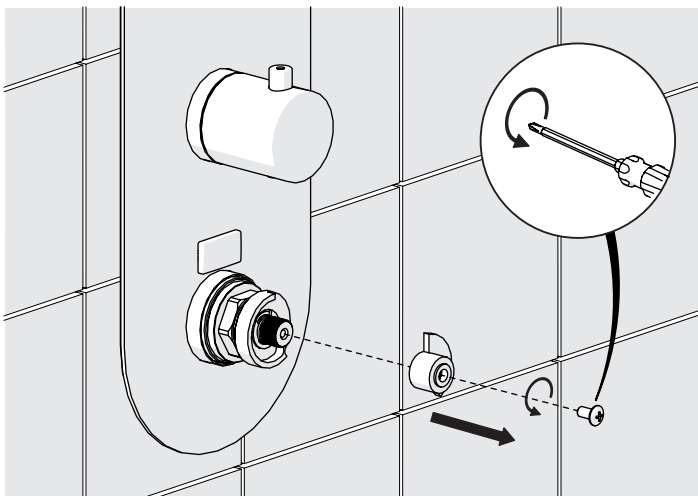

7

9

NOBILIS
The Best Technology for Water

WE00104/T

LK00104

UP94104

IISTR00104/T#--STD

www.grupponobili.it

REV02.02/2017

8

10